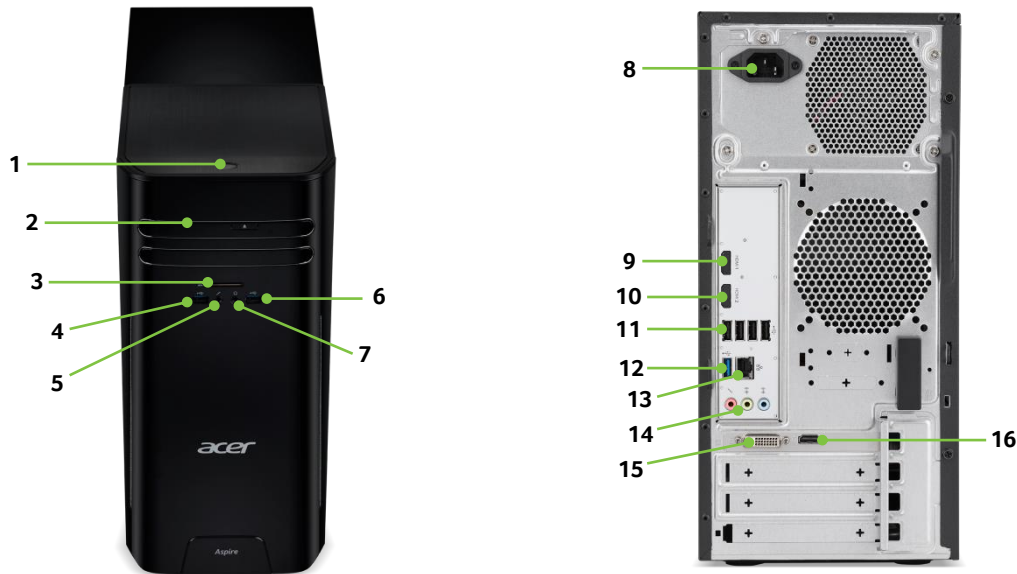

Product views	1. Power button 2. Optical media drive 3. Card reader 4. USB 3.0 port	5. Microphone jack 6. USB 3.0 port 7. Headset jack 8. Jack for power adapter	9. HDMI® 1 port 10. HDMI® 2 port 11. Four USB 2.0 ports 12. USB 3.0 port	13. Ethernet (RJ-45) port 14. Audio jacks 15. DVI port 16. HDMI® port
Operating system^{1,2}	Windows 10 Home Multiple Language			
CPU and chipset¹	6th Generation Intel® Core™ i5-7400 processors, Intel® HD Graphics 530		Chipset: Intel® H110 Express Chipset	
Memory^{1,3,4}	8 GB DDR4 2133 MHz UDIMM, up to 32 GB of Dual-channel DDR4 2133 MHz			
Storage^{1,5}	Hard disk drive • 256 GB M.2 2280 Solid State Drive • 1 TB 3.5-inch 7200 RPM			
Optical media drive	8X Super-Multi drive, 9.0 mm slim, tray-load			
Graphics⁶	NVIDIA® GeForce® GT 730 with 2 GB of DDR3			
Audio	Integrated high-definition, 5.1-channel surround sound			
Communication	WLAN • 802.11ac/a/b/g/n, aggregate bandwidth up to 867 Mb/s • 802.11ac/a/b/g/n wireless LAN and Bluetooth® 4.0 LE • Bluetooth® 4.0 LE LAN • Gigabit Ethernet			
Expansion slot(s)	PCIe x16 slot PCIe x1 slot M.2 slot (for SSD) M.2 slot (for WLAN)			
Windows Desktop apps⁷	• Acer Care Center • Acer Configuration Manager • Acer Portal • Acer User Experience Program Framework • Accessory Store • Quick Access • Acer Drive • abDocs • abFiles • abMusic • abPhoto • PC Manager			
Dimensions	175 (W) x 425.5 (D) x 381.4 (H) mm (6.89 x 16.75 x 15.02 inches)			
Power supply and adapter	Power supply • 220 W PFC (EuP), auto-sensing, 80PLUS Bronze			
System compliance	RoHS, ENERGY STAR®			
Options and accessories	Wlan M.2 Main& AUX Antenna for 25L USB keyboard and mouse DVI-to-VGA adapter			
Certification	BSMI, CB, CCC, CE, FCC			
1.	Specifications vary depending on model.	6.	Total available graphics memory comprises dedicated video memory, system memory, and shared system memory. This figure will vary depending on system memory, installed drivers, BIOS settings and other factors.	
2.	64-bit software is required to enjoy the advantages of 64-bit processing.	7.	Bundled software may vary depending on hardware configuration, OS and regional availability.	
3.	A 64-bit operating system is required to enjoy the ultimate performance of 4 GB or higher memory.			
4.	Memory speed may vary, depending on the CPU, chipset or memory fitted.			
5.	1 GB is 1 billion bytes, 1 TB is 1000 GB. Actual formatted capacity is less and may vary depending on preloaded materials and operating environment. Recovery Management uses a portion of the stated hard disk capacity as dedicated backup space.			

In a continuing effort to improve the quality of our products, information in this document is subject to change without notice. Images shown are only representations of some of the configurations available for this model. Availability may vary depending on region.

© 2017. All rights reserved.

Microsoft and Windows are registered trademarks of Microsoft Corporation.